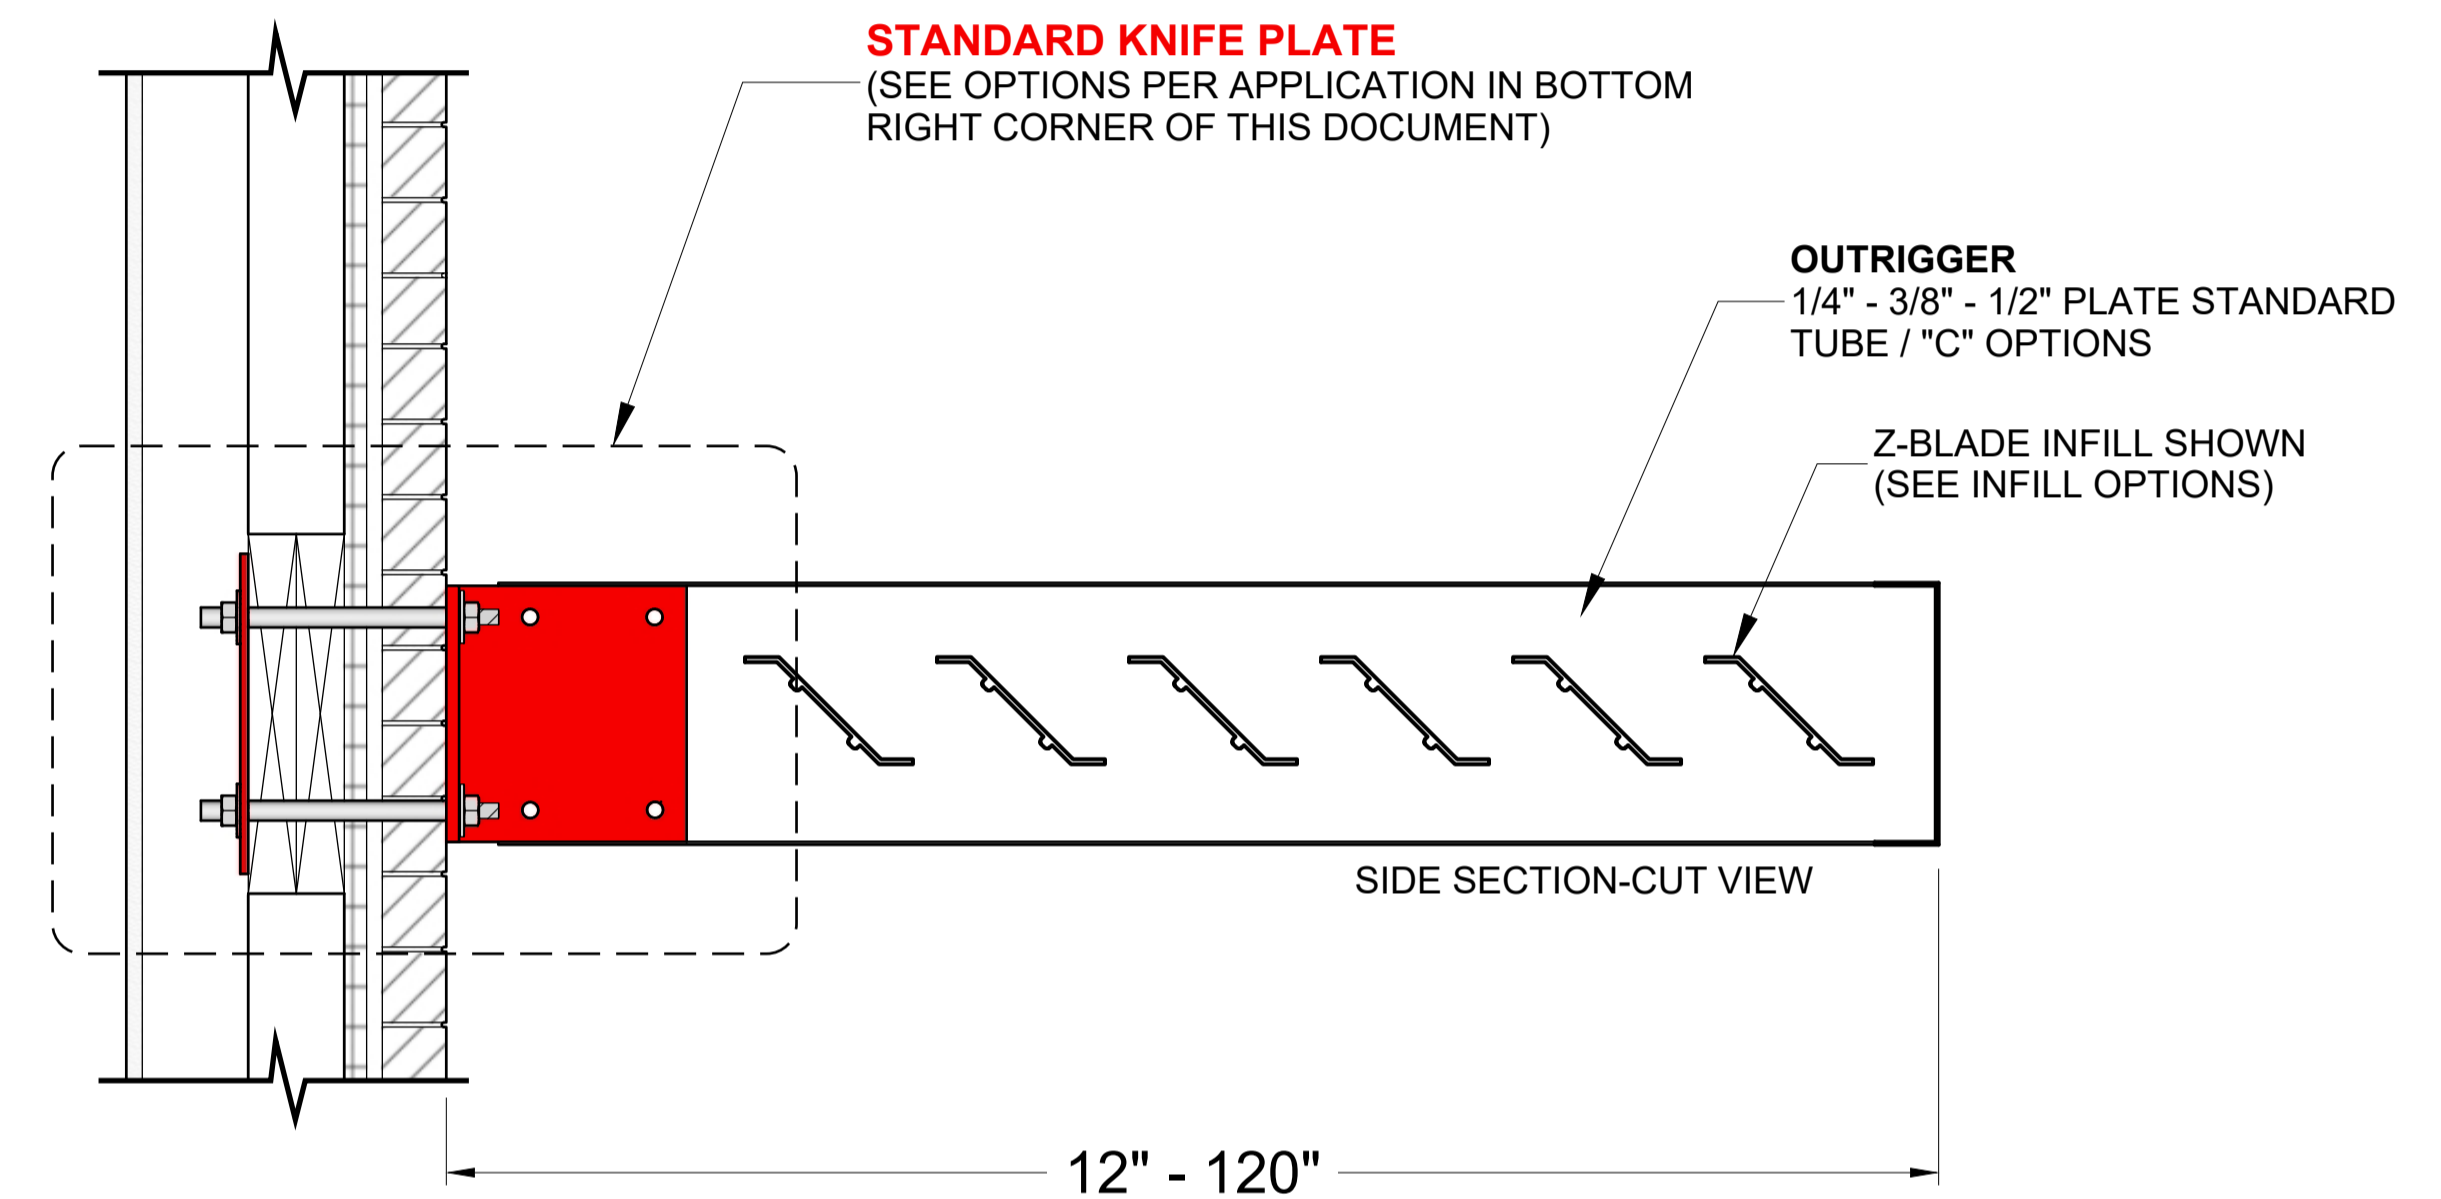

MASA ECOSHADE BRYN-MAWR CANTILEVER CONNECTIONS

ENGINEERED AND STRESS TESTED TO MEET IBC IN 50 STATES

WITH THERMAL BARRIER

KNIFE PLATE BRYN-MAWR
 MASA STANDARD DESIGN SPECIFICATION
 AVAILABLE SIZES: **6" - 18"**

— OR —

WITHOUT THERMAL BARRIER

STANDRD KNIFE PLATE
 MASA STANDARD DESIGN SPECIFICATION
 AVAILABLE SIZES: **6-7/8" - 18"**