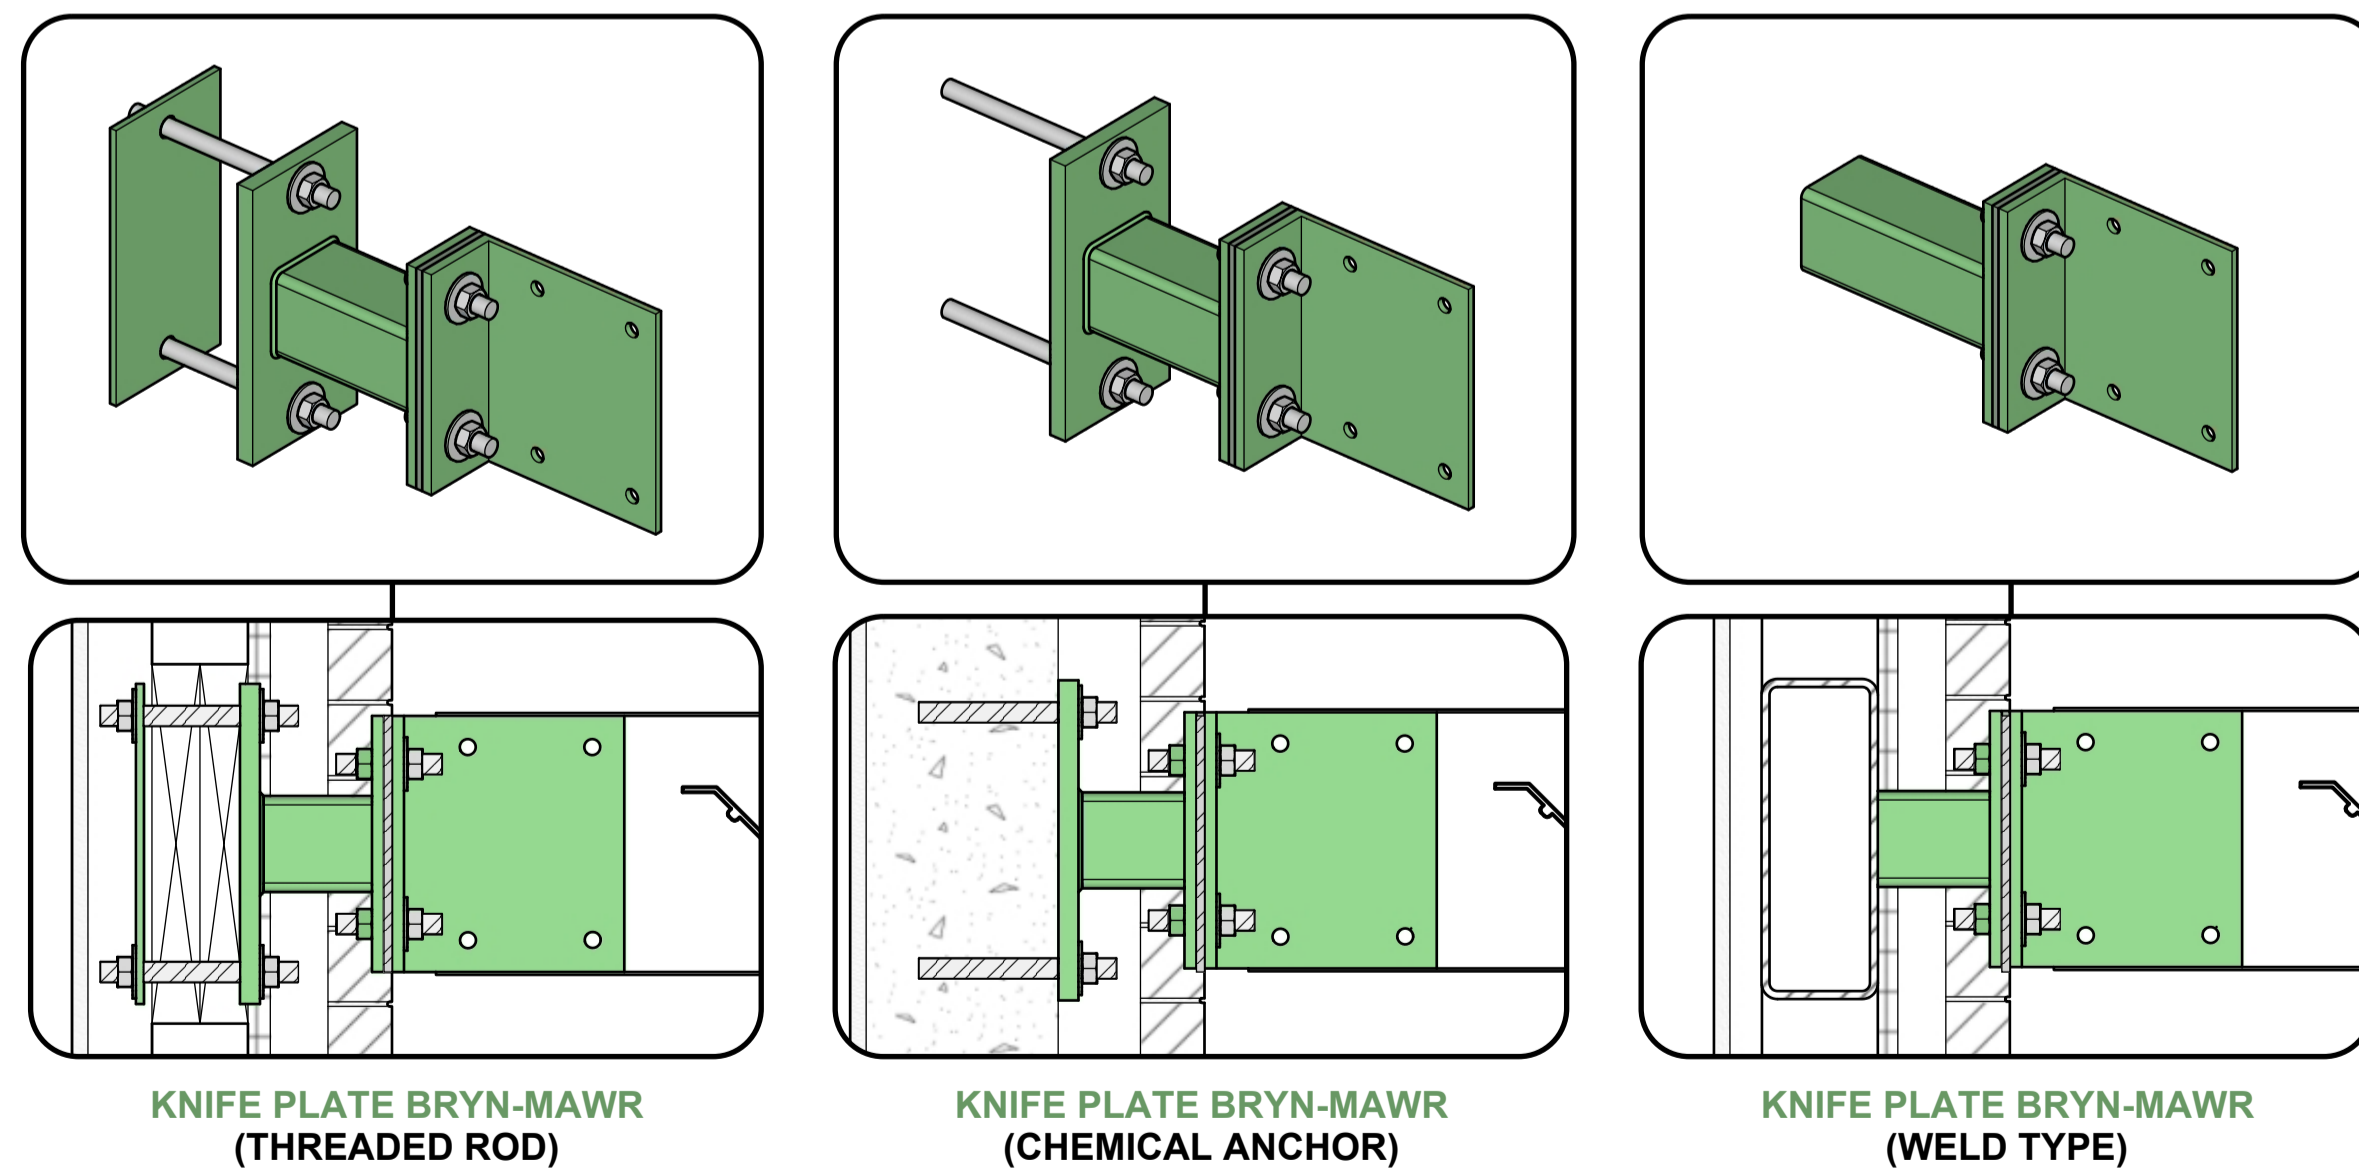

MASA ECOSHADE BRYN-MAWR CANTILEVER CONNECTIONS

ENGINEERED AND STRESS TESTED TO MEET IBC IN 50 STATES

WITH THERMAL BARRIER

KNIFE PLATE BRYN-MAWR
 MASA STANDARD DESIGN SPECIFICATION
 AVAILABLE SIZES: **6" - 18"**

— OR —

WITHOUT THERMAL BARRIER

STANDRD KNIFE PLATE
 MASA STANDARD DESIGN SPECIFICATION
 AVAILABLE SIZES: **6-7/8" - 18"**