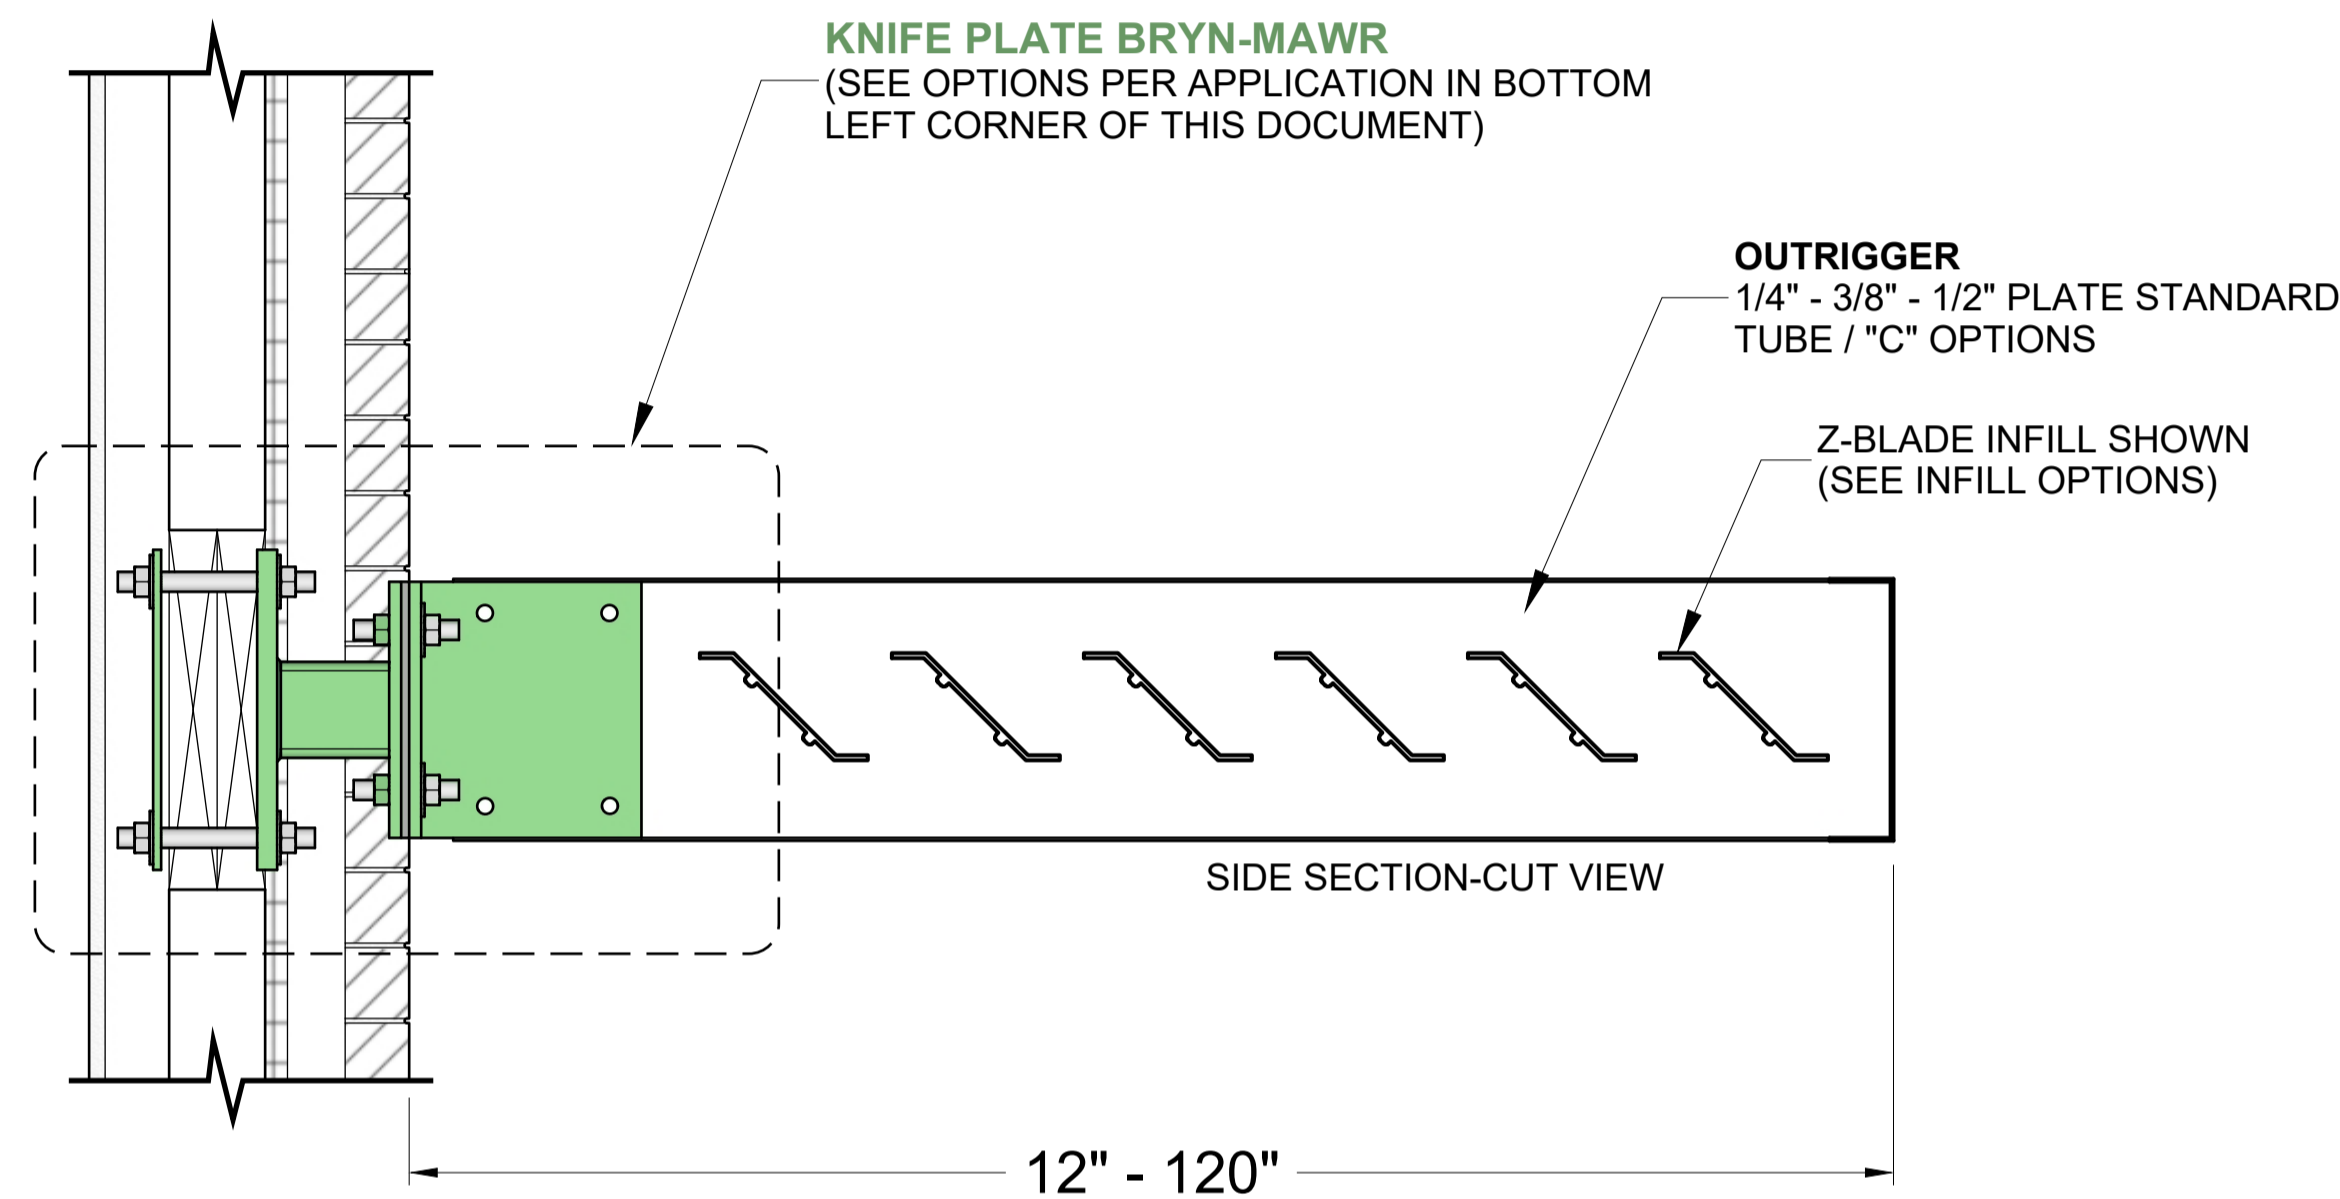

MASA ECOSHADE BRYN-MAWR CANTILEVER CONNECTIONS

ENGINEERED AND STRESS TESTED TO MEET IBC IN 50 STATES

WITH THERMAL BARRIER

KNIFE PLATE BRYN-MAWR
 MASA STANDARD DESIGN SPECIFICATION
 AVAILABLE SIZES: **6" - 18"**

— OR —

WITHOUT THERMAL BARRIER

STANDRD KNIFE PLATE
 MASA STANDARD DESIGN SPECIFICATION
 AVAILABLE SIZES: **6-7/8" - 18"**