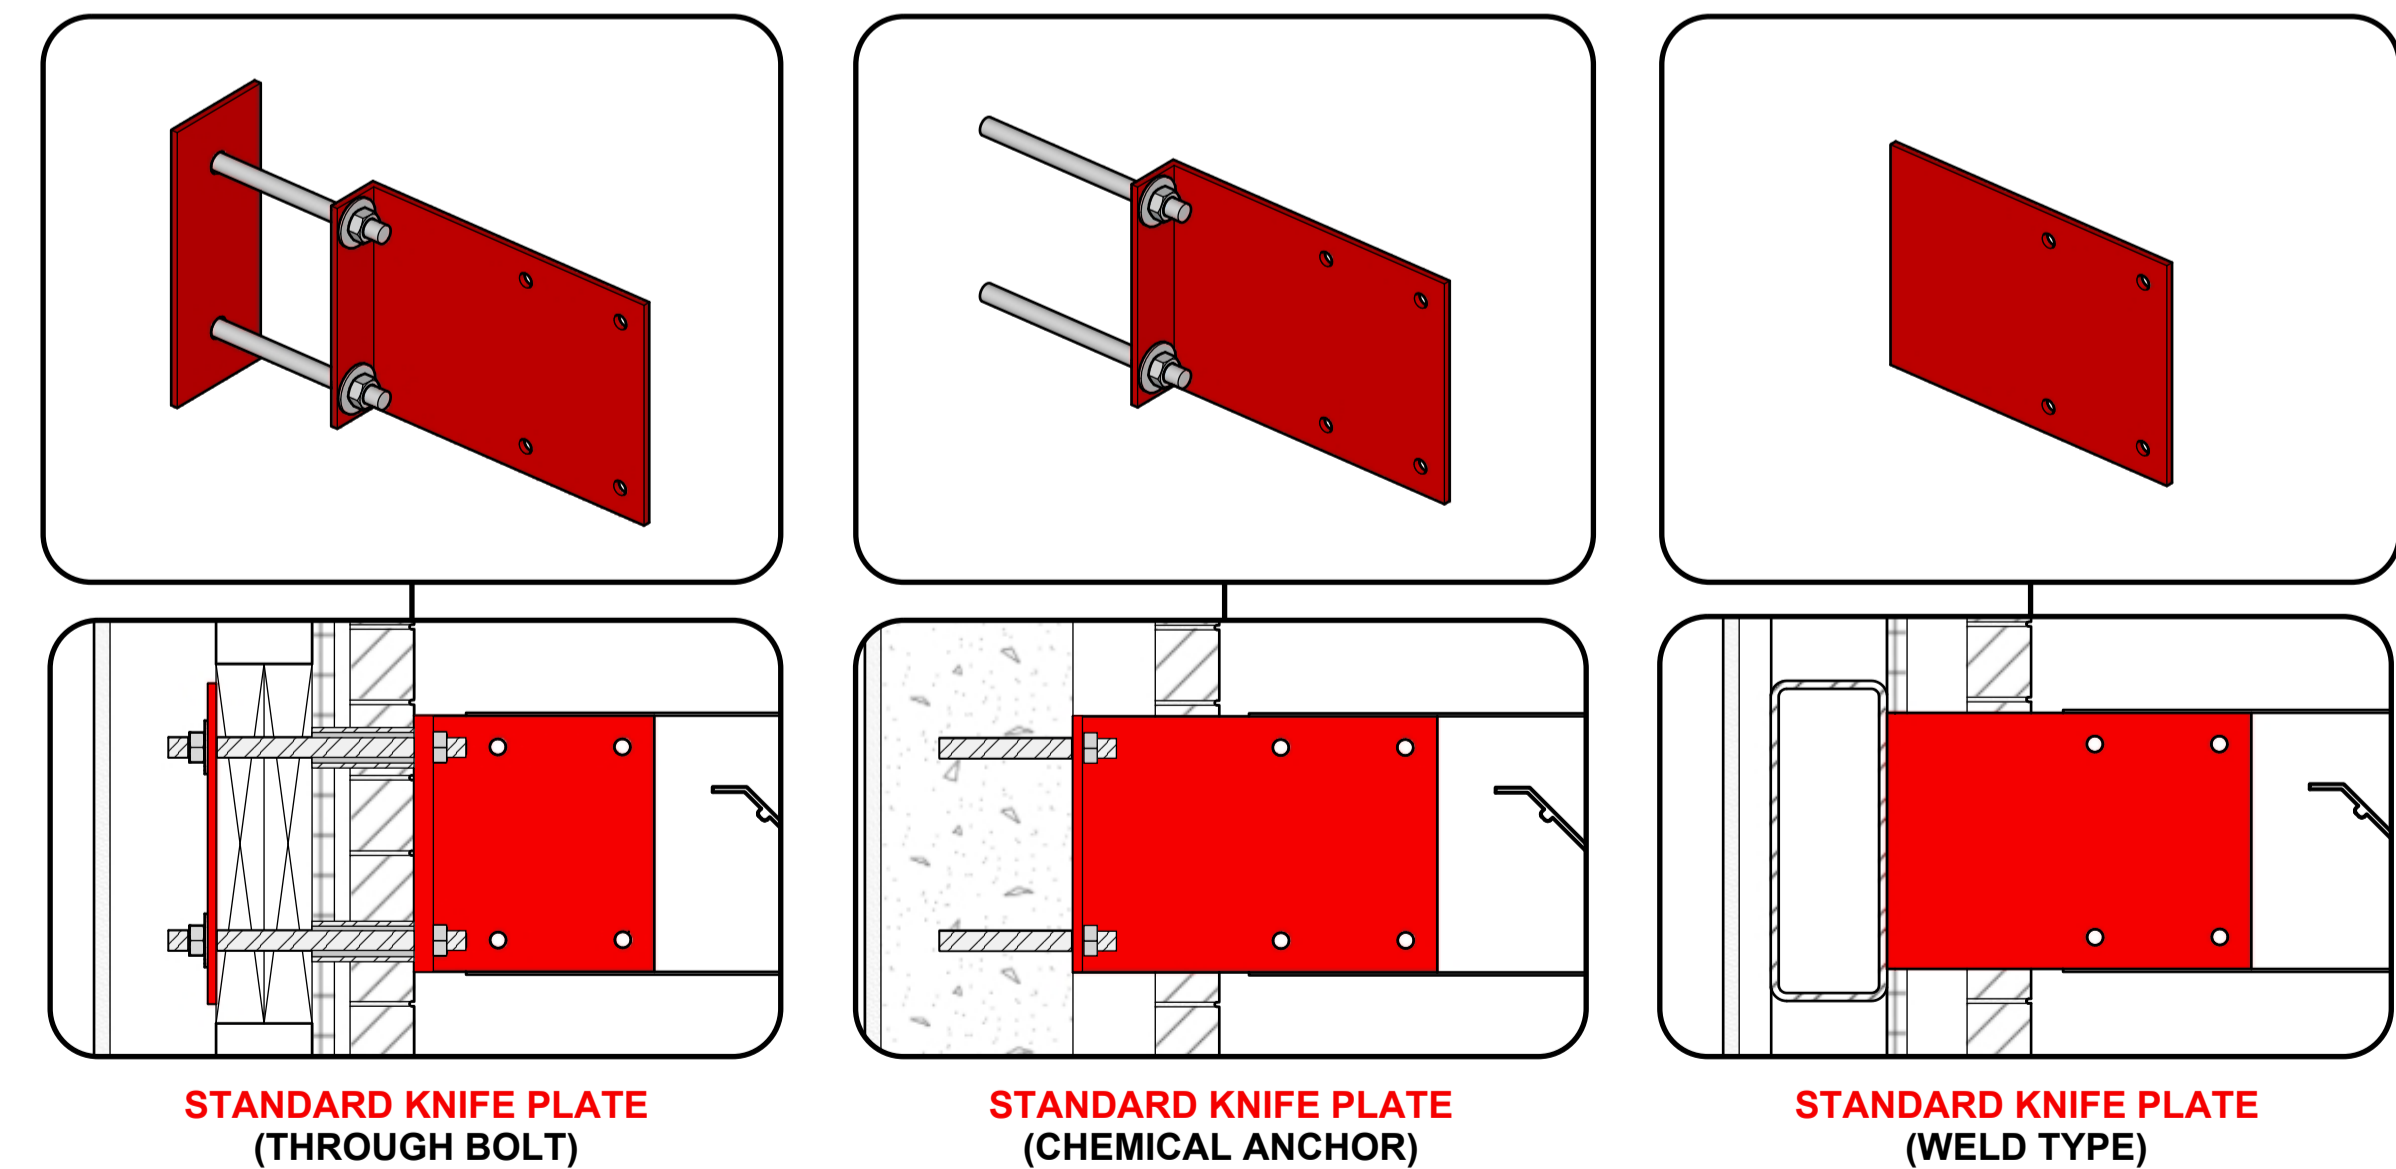

MASA ECOSHADE BRYN-MAWR CANTILEVER CONNECTIONS

ENGINEERED AND STRESS TESTED TO MEET IBC IN 50 STATES

WITH THERMAL BARRIER

KNIFE PLATE BRYN-MAWR
 MASA STANDARD DESIGN SPECIFICATION
 AVAILABLE SIZES: **6" - 18"**

— OR —

WITHOUT THERMAL BARRIER

STANDRD KNIFE PLATE
 MASA STANDARD DESIGN SPECIFICATION
 AVAILABLE SIZES: **6-7/8" - 18"**